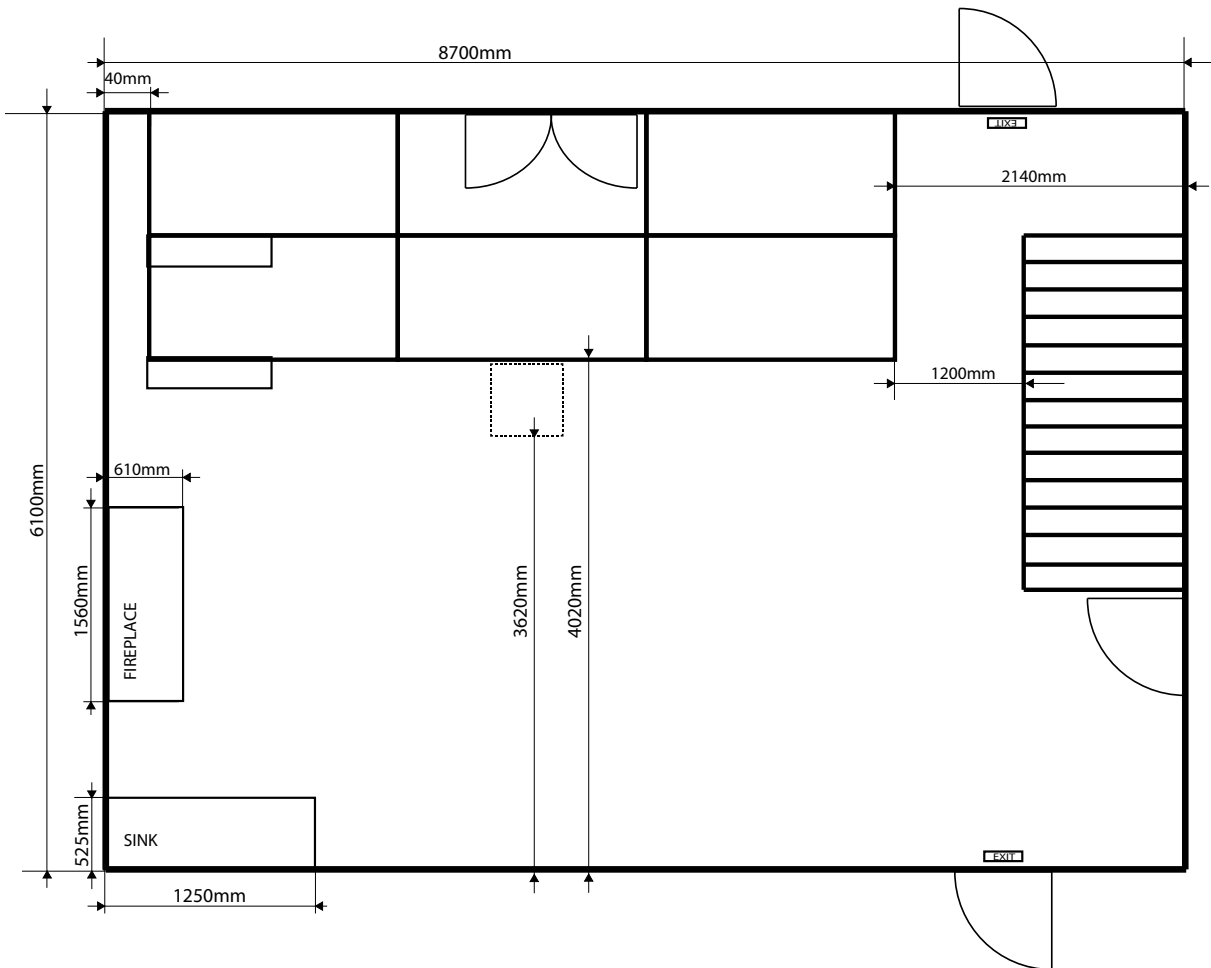

OPTION 1
Facing Stairs
Capacity 36 (including FOH)
with front row.

OPTION 2
Facing Double Doors
Capacity 40 (including FOH)
with front row.

OPTION 3
Facing Double Doors
Capacity 29 (including FOH)
with front row.

OPTION 4
L Shape
Capacity 45 (including FOH)
with front rows.

OPTION 5
Facing Fireplace
Capacity 36 (including FOH)
with front row.

OPTION 6
Facing Entrance
Capacity 34 (including FOH)
with front row.

OPTION 7
 Traverse
 Capacity 28 (including FOH)
 without front row
 (44 with front row)

OPTION 8
 Traverse 2
 Capacity 28 (including FOH)
 without front row
 (44 with front row)