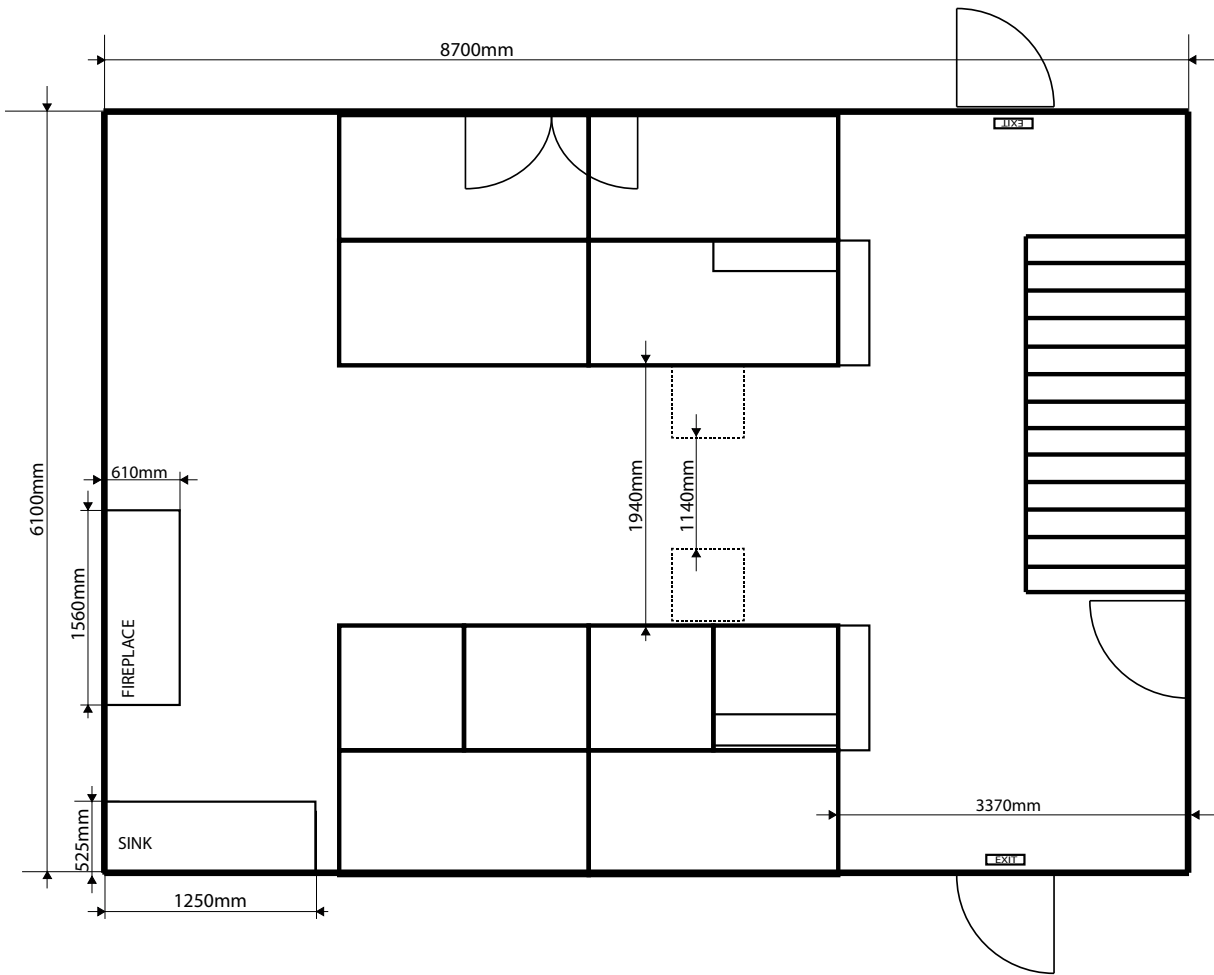

OPTION 1
Facing Stairs
Capacity 36 (including FOH)
with front row.

OPTION 2
Facing Double Doors
Capacity 40 (including FOH)
with front row.

OPTION 3
Facing Double Doors
Capacity 29 (including FOH)
with front row.

OPTION 4
L Shape
Capacity 45 (including FOH)
with front rows.

OPTION 5
Facing Fireplace
Capacity 36 (including FOH)
with front row.

OPTION 6
Facing Entrance
Capacity 34 (including FOH)
with front row.

OPTION 7
 Traverse
 Capacity 28 (including FOH)
 without front row
 (44 with front row)

OPTION 8
 Traverse 2
 Capacity 28 (including FOH)
 without front row
 (44 with front row)