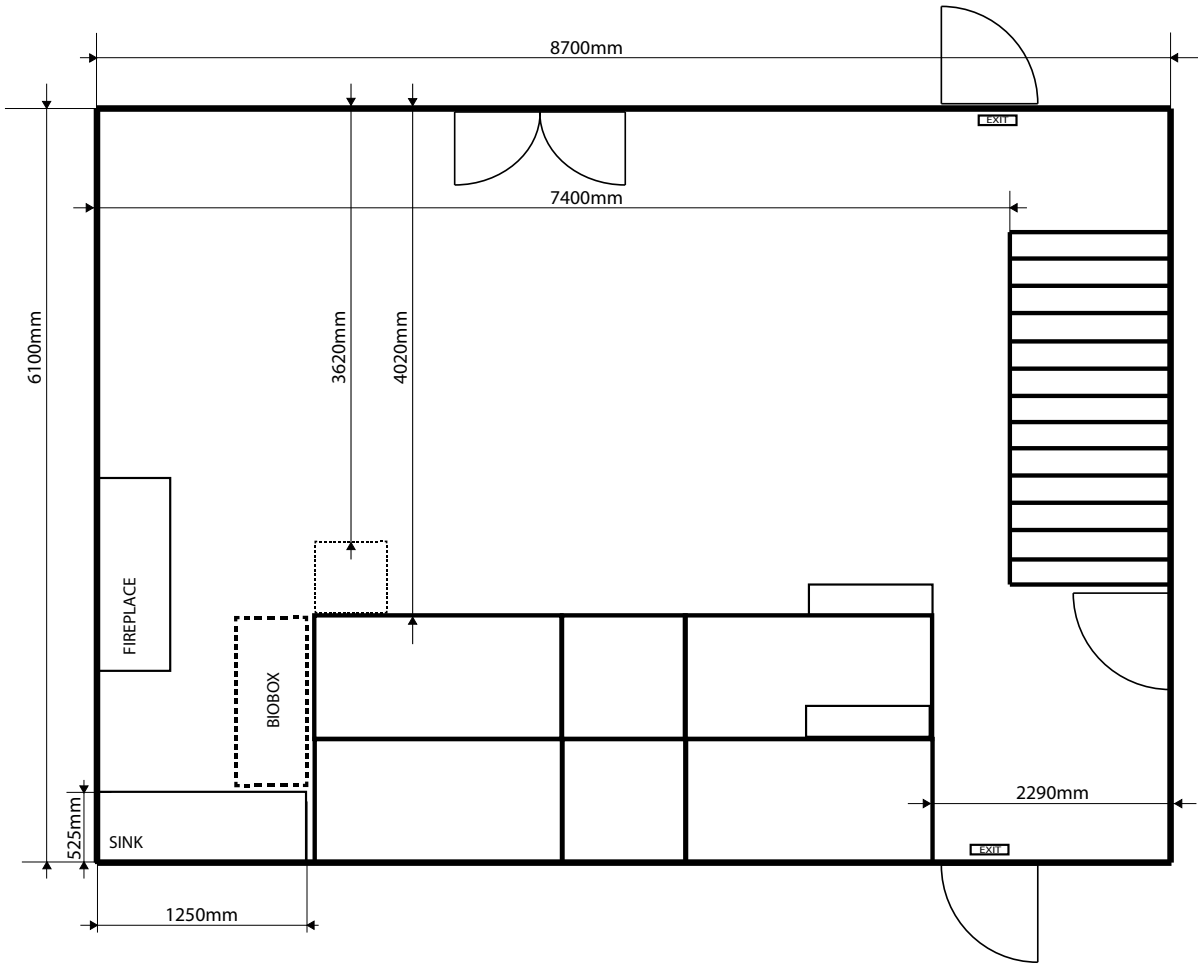

OPTION 1
Facing Stairs
Capacity 36 (including FOH)
with front row.

OPTION 2
Facing Double Doors
Capacity 40 (including FOH)
with front row.

OPTION 3
Facing Double Doors
Capacity 29 (including FOH)
with front row.

OPTION 4
L Shape
Capacity 45 (including FOH)
with front rows.

OPTION 5
Facing Fireplace
Capacity 36 (including FOH)
with front row.

OPTION 6
Facing Entrance
Capacity 34 (including FOH)
with front row.

OPTION 7
 Traverse
 Capacity 28 (including FOH)
 without front row
 (44 with front row)

OPTION 8
 Traverse 2
 Capacity 28 (including FOH)
 without front row
 (44 with front row)