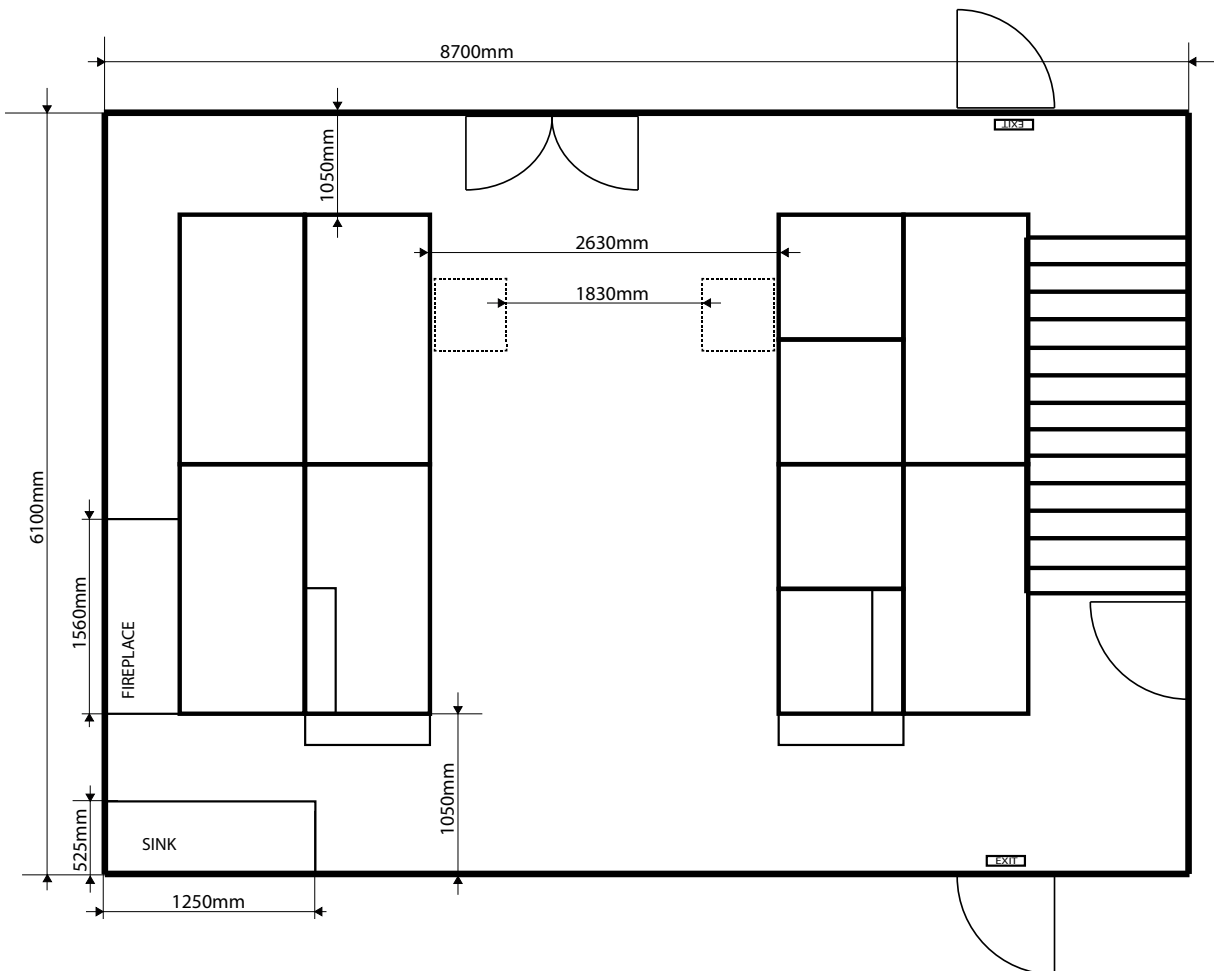

OPTION 1
Facing Stairs
Capacity 36 (including FOH)
with front row.

OPTION 2
Facing Double Doors
Capacity 40 (including FOH)
with front row.

OPTION 3
Facing Double Doors
Capacity 29 (including FOH)
with front row.

OPTION 4
L Shape
Capacity 45 (including FOH)
with front rows.

OPTION 5
Facing Fireplace
Capacity 36 (including FOH)
with front row.

OPTION 6
Facing Entrance
Capacity 34 (including FOH)
with front row.

OPTION 7
 Traverse
 Capacity 28 (including FOH)
 without front row
 (44 with front row)

OPTION 8
 Traverse 2
 Capacity 28 (including FOH)
 without front row
 (44 with front row)