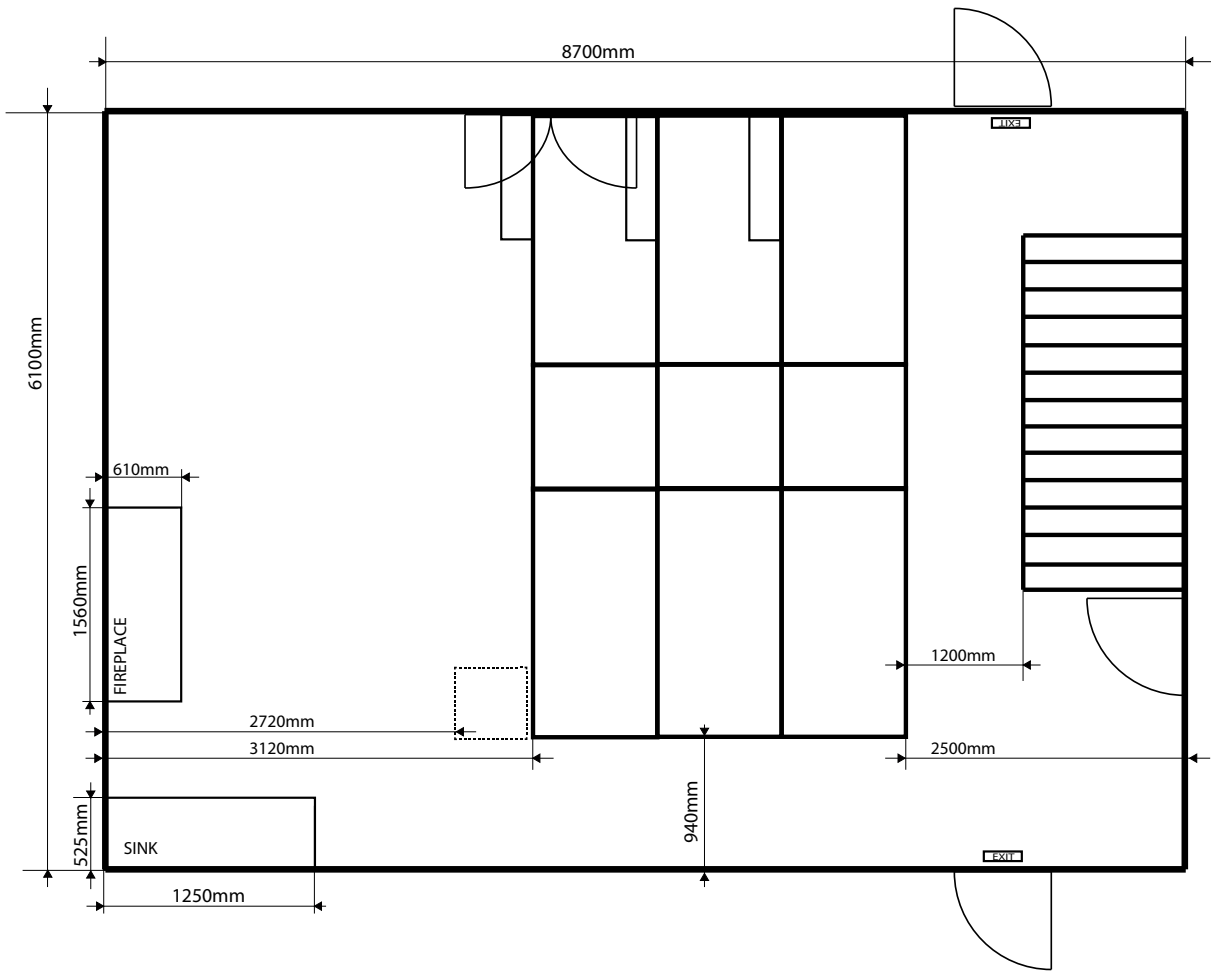

OPTION 1
Facing Stairs
Capacity 36 (including FOH)
with front row.

OPTION 2
Facing Double Doors
Capacity 40 (including FOH)
with front row.

OPTION 3
Facing Double Doors
Capacity 29 (including FOH)
with front row.

OPTION 4
L Shape
Capacity 45 (including FOH)
with front rows.

OPTION 5
Facing Fireplace
Capacity 36 (including FOH)
with front row.

OPTION 6
Facing Entrance
Capacity 34 (including FOH)
with front row.

OPTION 7
 Traverse
 Capacity 28 (including FOH)
 without front row
 (44 with front row)

OPTION 8
 Traverse 2
 Capacity 28 (including FOH)
 without front row
 (44 with front row)