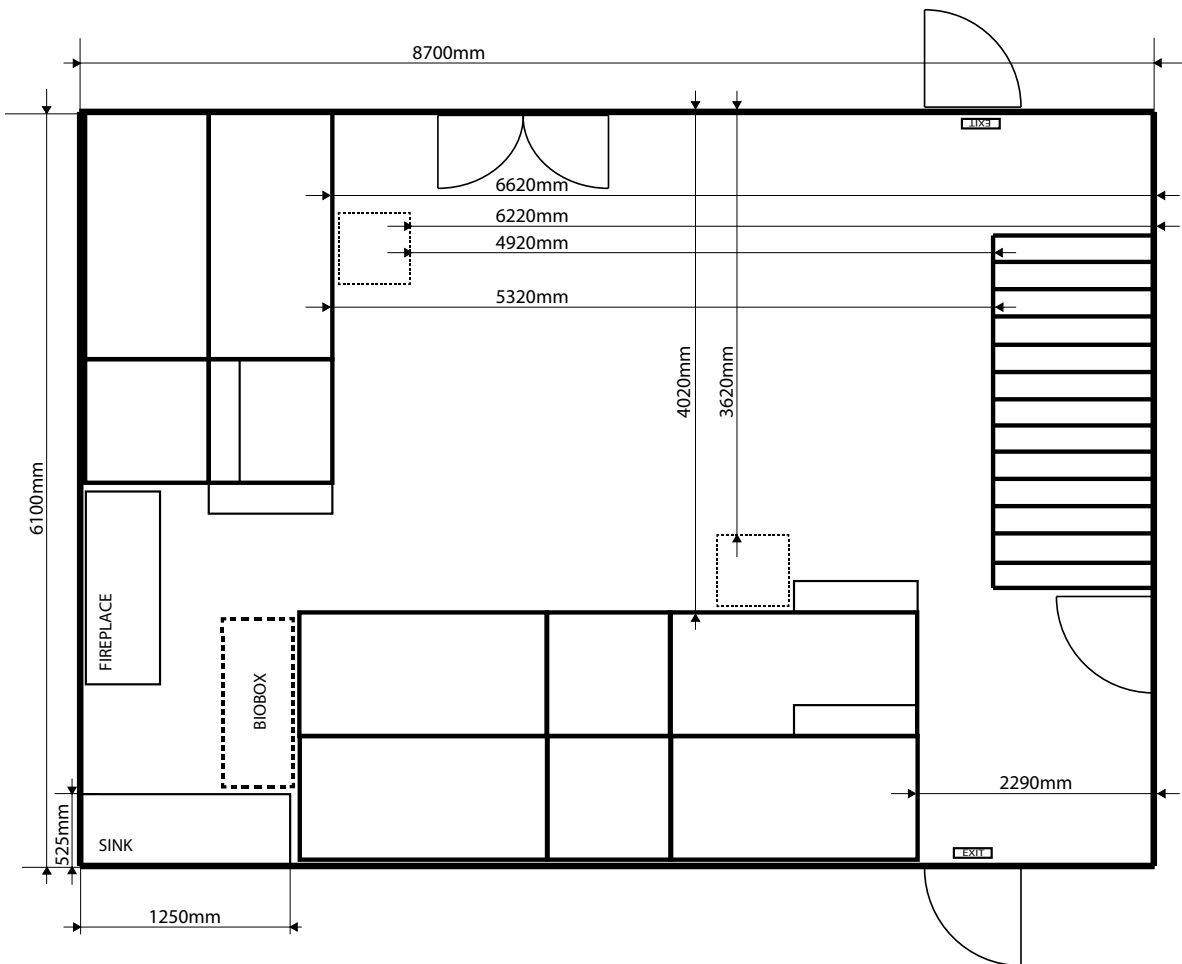

OPTION 1
Facing Stairs
Capacity 36 (including FOH)
with front row.

OPTION 2
Facing Double Doors
Capacity 40 (including FOH)
with front row.

OPTION 3
Facing Double Doors
Capacity 29 (including FOH)
with front row.

OPTION 4
L Shape
Capacity 45 (including FOH)
with front rows.

OPTION 5
Facing Fireplace
Capacity 36 (including FOH)
with front row.

OPTION 6
Facing Entrance
Capacity 34 (including FOH)
with front row.

OPTION 7
 Traverse
 Capacity 28 (including FOH)
 without front row
 (44 with front row)

OPTION 8
 Traverse 2
 Capacity 28 (including FOH)
 without front row
 (44 with front row)