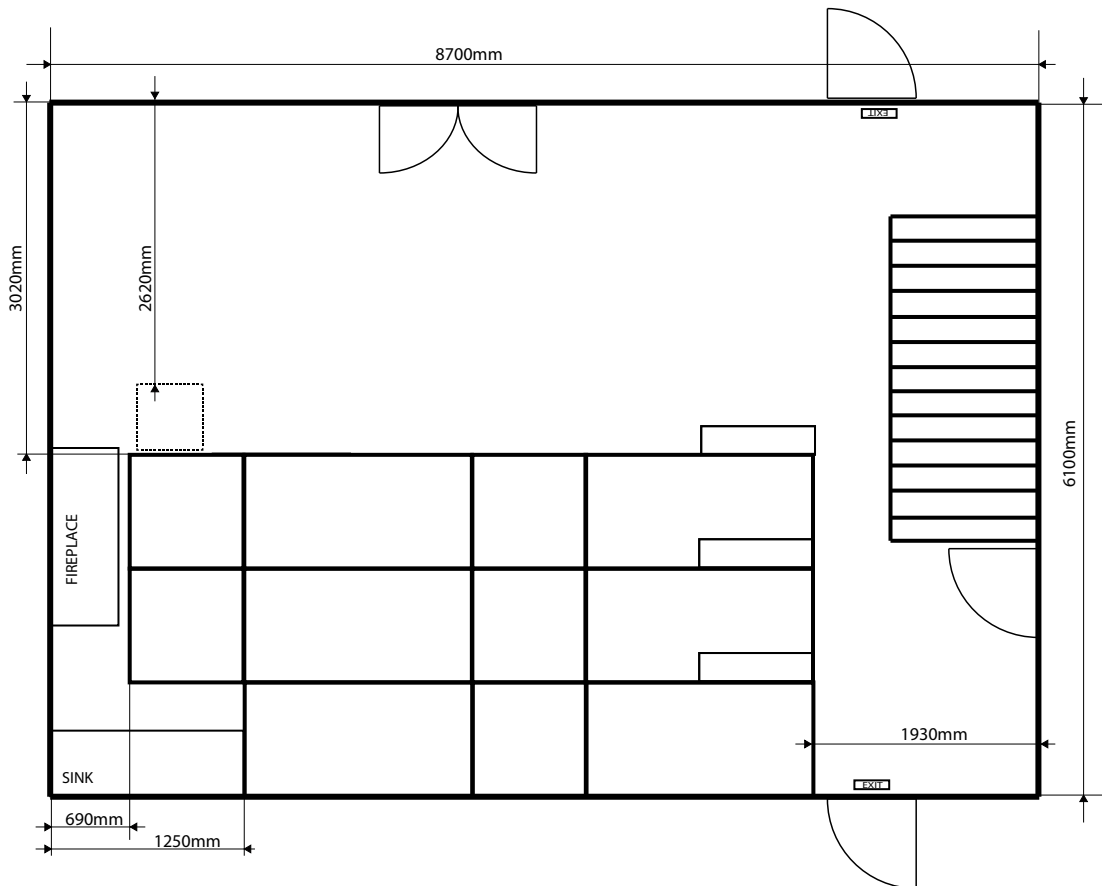

OPTION 1
Facing Stairs
Capacity 36 (including FOH)
with front row.

OPTION 2
Facing Double Doors
Capacity 40 (including FOH)
with front row.

OPTION 3
Facing Double Doors
Capacity 29 (including FOH)
with front row.

OPTION 4
L Shape
Capacity 45 (including FOH)
with front rows.

OPTION 5
Facing Fireplace
Capacity 36 (including FOH)
with front row.

OPTION 6
Facing Entrance
Capacity 34 (including FOH)
with front row.

OPTION 7
 Traverse
 Capacity 28 (including FOH)
 without front row
 (44 with front row)

OPTION 8
 Traverse 2
 Capacity 28 (including FOH)
 without front row
 (44 with front row)